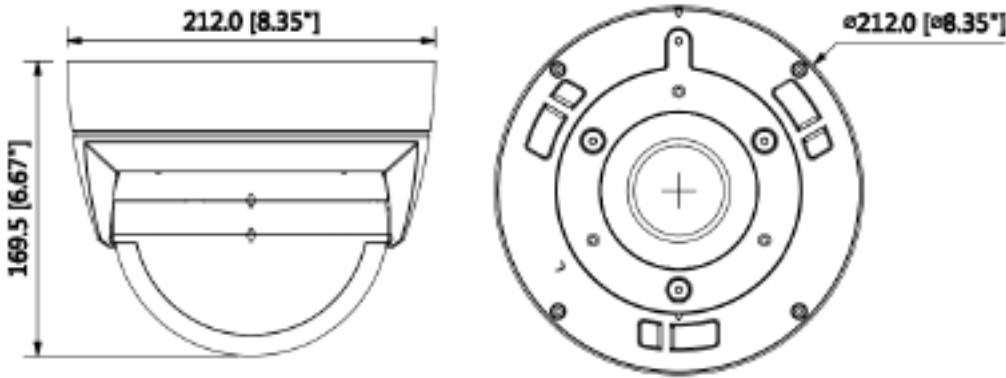

INSD08180IRF

4x2MP (8MP) H265 Network Multi-Lens
IR Panoramic Dome W/IR W/SD Slot

Product Specifications

Ceiling Mount	Junction Mount
INSX111 + INSX300	INSX111 + INSX303 + INSX120
Power Box Mount	Pole Mount
INSX111 + INSX303 + INSX140	INSX111 + INSX303 + INSX150
Corner Mount	Parapet Mount
INSX111 + INSX303 + INSX151	INSX111 + INSXPARA

*Design and specifications are subjects to change without notice.